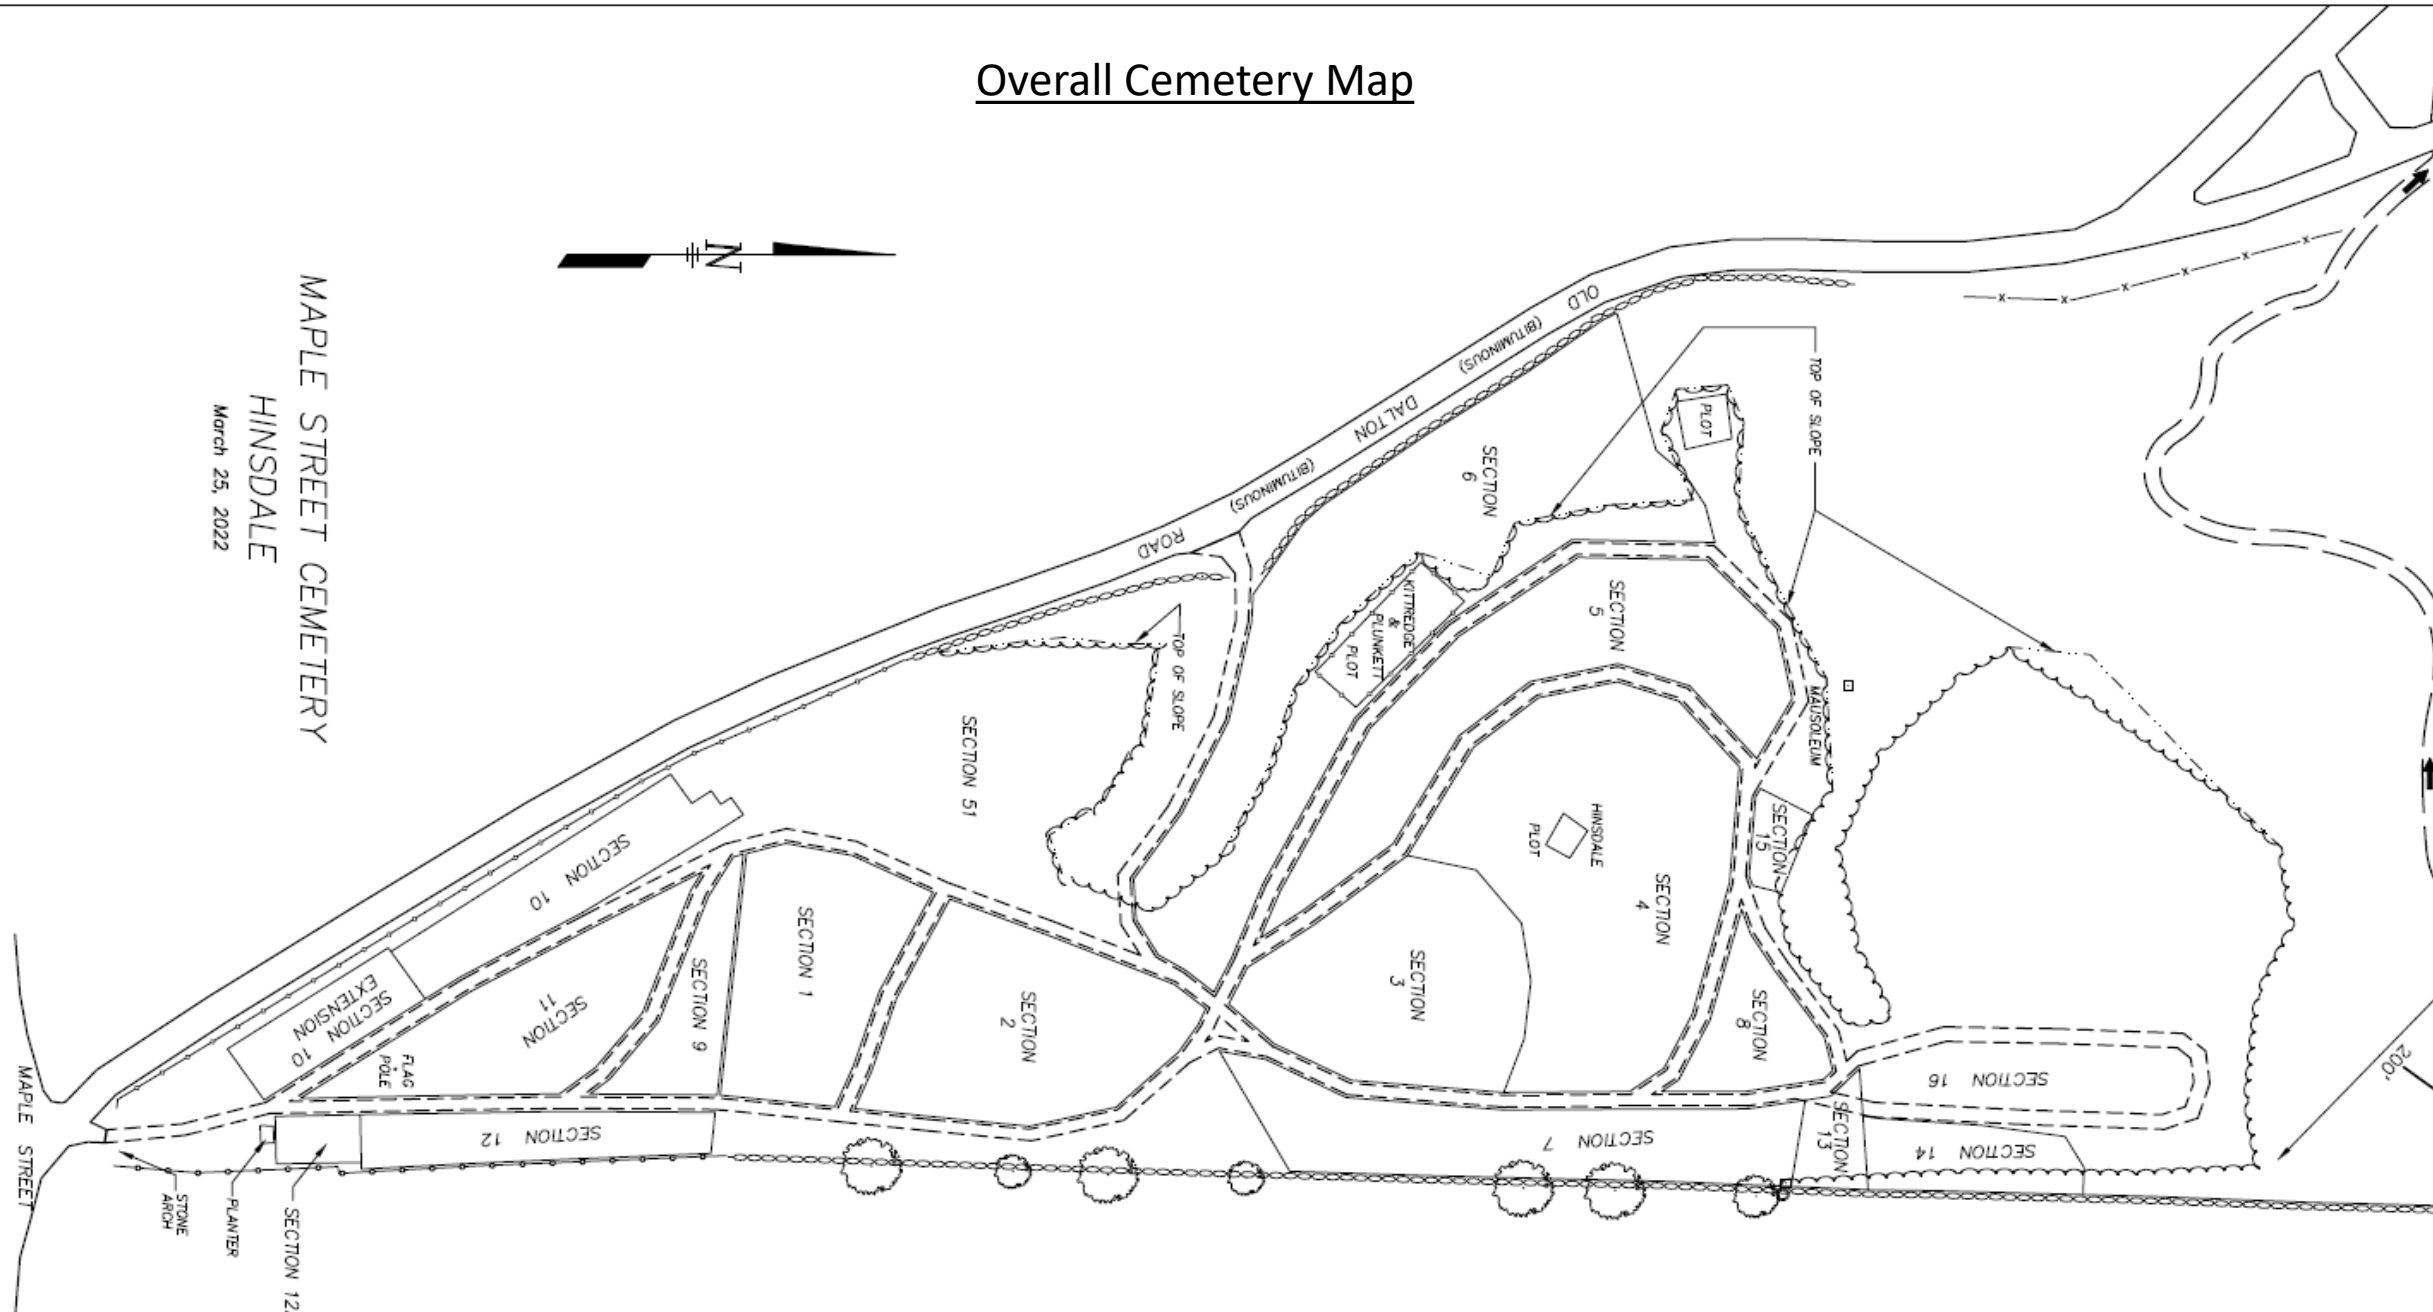

Overall Cemetery Map

MAPLE STREET CEMETERY

HINSDALE

March 25, 2022

3/31/2024

Town of Hinsdale Maple Street Cemetery

Sections 1 - 7

Section 8 – NOT DRAWN TO SCALE AS SHAPE IS NOT RECTANGULAR

Drive

Farmers Stone Wall

Section 14 – Full or Cremation 4’ x 8’ Section

North

Gate

6	3	2	1	31	30	29	28	27	26	25	24	23	22	21	20	19	18	17	16	15	14	13	12	11	10	9	8	7	6	5	4	3	2	1	
Deforest	Genzabella	Genzabella	Genzabella	Barnes	Barnes	Garrow	Garrow	Fox	Lee	Scott	Scott	Saunders	Patterson	Lawson	Lawson	Phelps	Phelps	Filkins	Filkins	Howe	Howe	Leab	Leab	Proctor	Proctor	Fowle	Fowle	Dewkett	Dewkett	Dewkett	Dewkett	Dewkett	Meyers	Burns	
		5	4	64	63	62	61	60	59	58		57	56	55	54	53	52	51	50	49	48	47	46	45	44	43	42	41	40	39	38	37	36	35	34
		Genzabella	Genzabella	Barnes	Barnes	Kanable	Kanable	Kanable	Kanable	Prew		Walton	Walton	Walton	Walton	Walton	Walton	Walton	Walton	Walton	Walton	Walton	Meyers	Kaley	Kaley	Meyers	Peck	Harvey	Dettinger	Dettinger	Dettinger	Dettinger	Dettinger	Dettinger	Burns

Section 16

North

Farmers Wall

Front Gate

Section 14B

Hold for future Deforest purchase	Deforest	Genzabella	Genzabella	Genzabella
Rock No Site	Rock No Site	Rock No Site	Genzabella	Genzabella

Section 14

Road